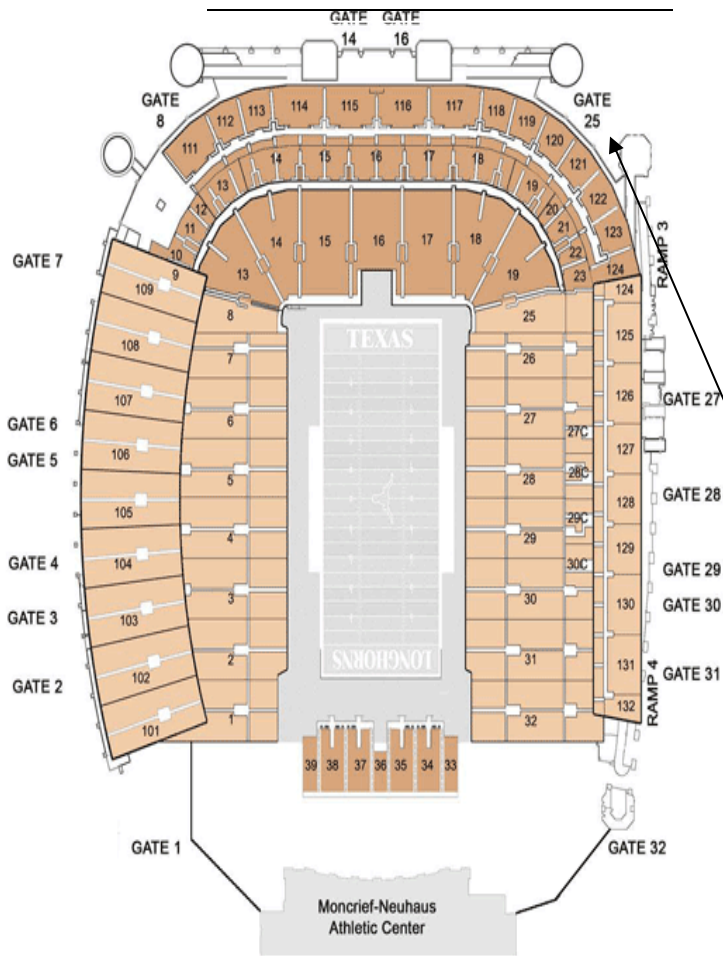

ESP CHECK IN MAP

Deloss Dodd's Way

Robert Dedman

Red River

IH-35

Manor Road

Meet HERE...

Once you arrive at

Gate 25. Hang out until the gates open. Once opened follow everyone and look for ESP Staffing on the wall or ask someone.

If lost call TEXT ESP OFFICE
AT 512.302.4377

You will be asked to leave and not return if...